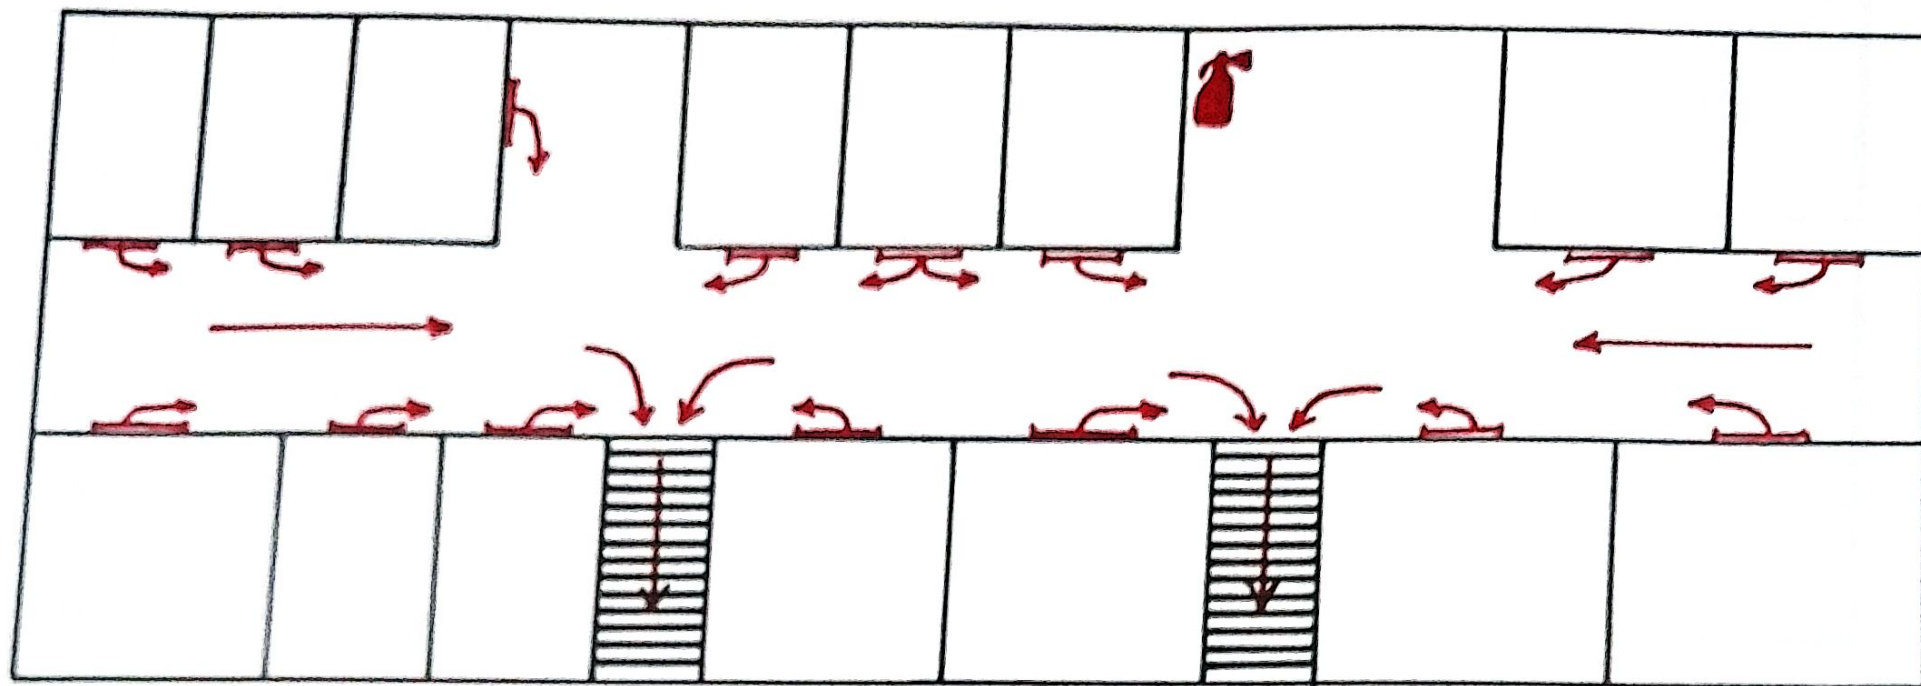

"МАКУДАШЫЛДЫ"

ЖАКУАДАШЫЛДЫ
Қолданылуы: ҚР Өзге Қаласы
ЖАКУАДАШЫЛДЫ

ПЛАН ЭВАКУАЦИИ. 3-ЭТАЖ.

"БЕКТЕМИН"
МЕКТЕП ДИРЕКТОРУ:
АБДИКАРИМОВА.А.

Шарттуу белгилер:

- ↔ - ЧЫГУУ ЭШИКТЕРИ
- |||| - ЖҮРҮҮ ТЕРКИЧТЕРИ
- ← - ЖҮРҮҮ ЖОЛДОРУ

Өрт кырсыгы болгондо:

3 жолу кыска, кыска коңгуроо берилет,
2Р 10-15 секундда кайталанып турат.