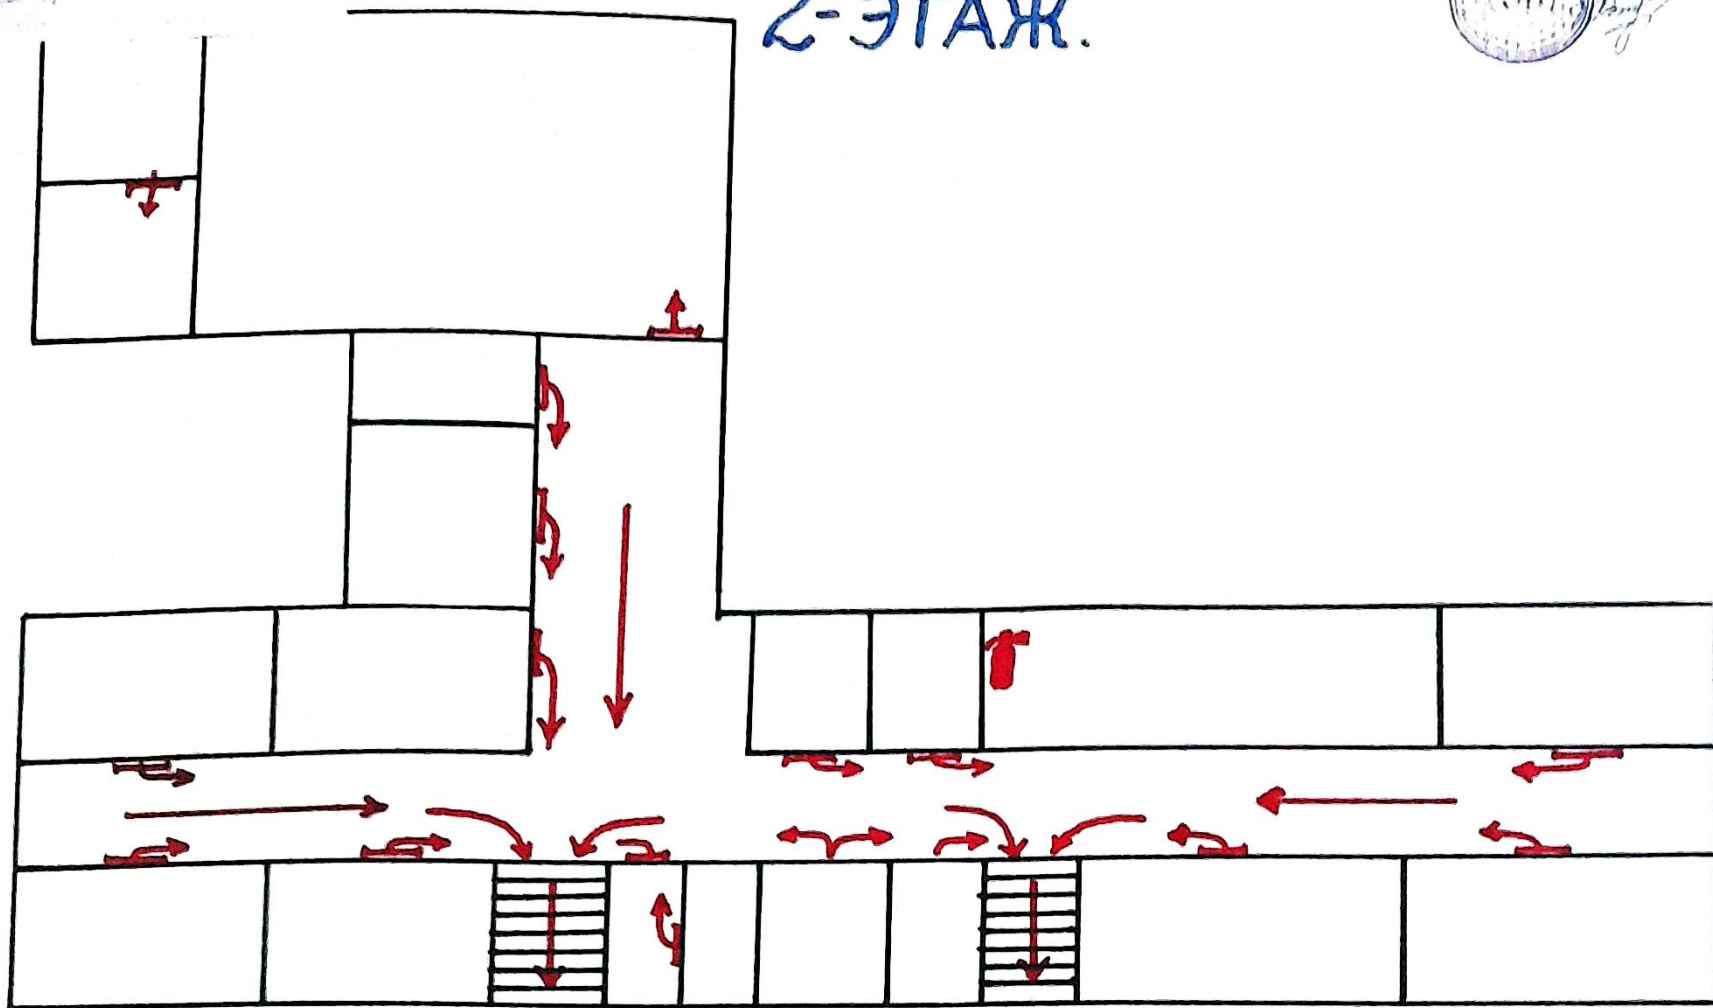

"МАКУЛДАШЫЛДЫ"

ПЛАН ЭВАКУАЦИИ.

"БЕКТЕМИН"
МЕКТЕП ДИРЕКТОРУ:
АБДИКАРИМОВА. А.

МАКУЛДАШЫЛДЫ
Колмушев районунун ОКБуну баарымыз
кадыгыз Р.Айышев

2-ЭТАЖ.

Шарттуу белгилер:
↑ - чыгуу эшиктери
||||| - жүрүү тепкичтери
→ - жүрүү жолдору

Өрт кырсыгы болгондо:
Үч жолу кыска коңгуроо берилет,
ар 10-15 секундда кайталанып турат.